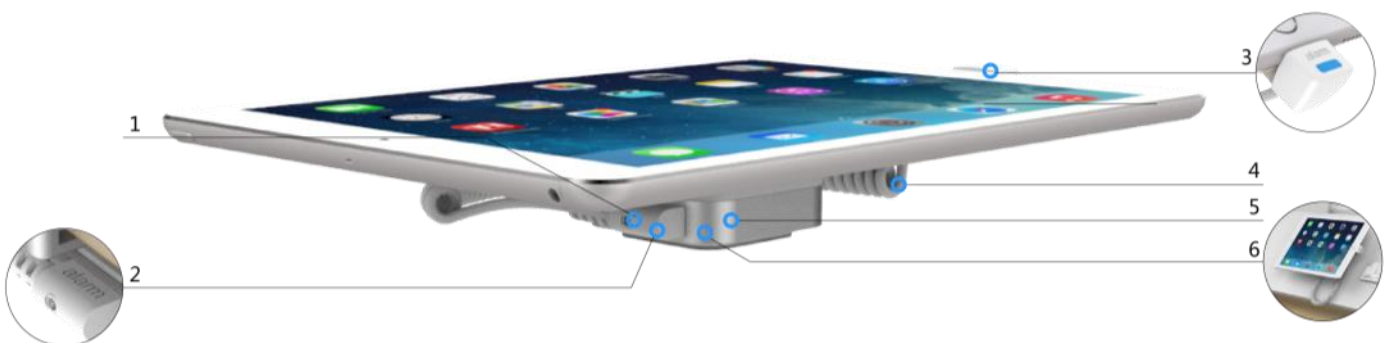

MAX

Standard Security for Tablets

MAX Standard security for tablets contains one flat and one 30° angled security display stand for tablets which suits both horizontal and inclined counter and supports screw mounting.

MAX810

Features and Benefits

1. Alarm on charging port, alarm on power supply cable
2. Lockable connector, avoiding accidental disconnection
3. Visible LED indicator, "blue" is "on-guard"
4. Stretchable coiled cable, offering better user-experience
5. All-metal surface provides better hands and visual experience
6. Thin and flat display solution suits wall-mounting and inclined counter perfectly

MAX815

Features and Benefits

1. Alarm on charging port, alarm on power supply cable
2. Lockable connector, avoiding accidental disconnection
3. Visible LED indicator, "blue" is "on-guard"
4. Stretchable coiled cable, offering better user-experience
5. All-metal surface provides better hands and visual experience
6. 30° Angled security display stand suits flat counter perfectly

Application Display

Product Ordering

Security Display Stand

Model	Description	Color
MAX810S	Horizontal tablet security display stand	Silver
MAX815S	30° angled tablet security display stand	Silver

Charging Cable